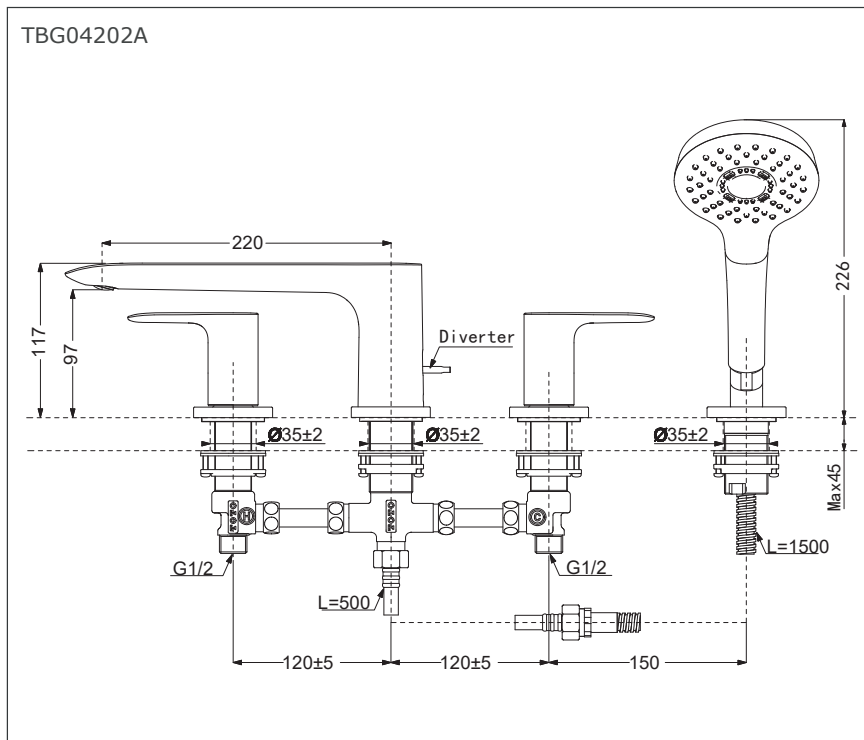

GA Series 4-holes Bath & Shower Set

Features

- Contemporary styling
- TOTO original cartridge for smooth control
- Safety control with heat insulating handle.
- High corrosion resistance plating
- 1 mode function hand shower (Round shape, Comfort Wave)

Specifications

Finish : Chrome

Material : Brass (Faucet)
Plastic (Hand Shower)

Water Pressure : 0.1 ~ 1.0 Mpa

Parts Description

- **TBG04202A**
4-holes Bath & Shower Set

Please consult a TOTO representative for details

Flow Rate